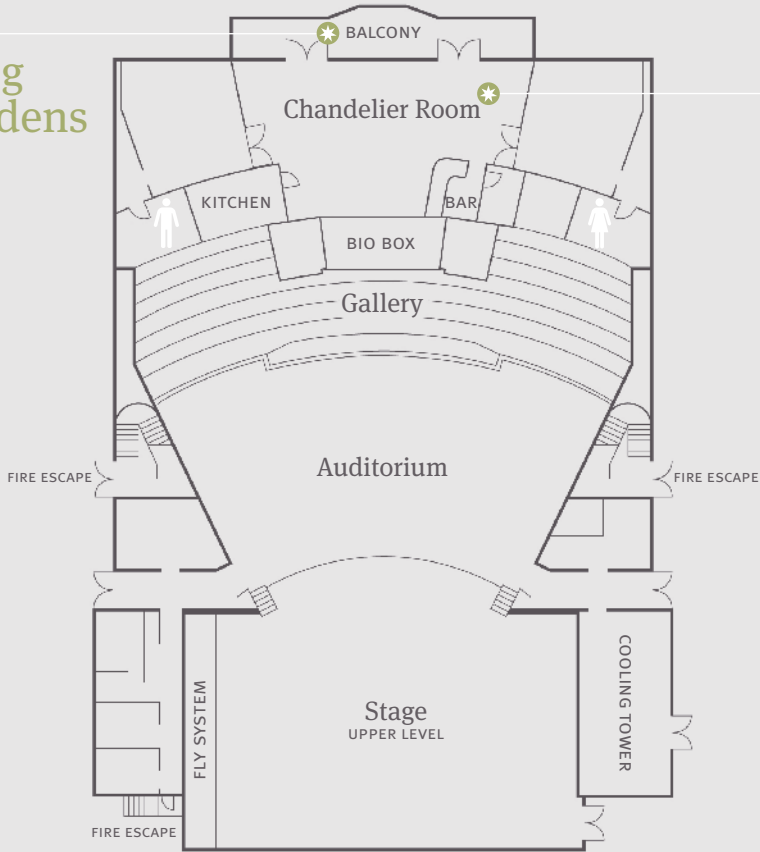

## Mezzanine Level – The Chandelier Room

With impressive chandeliers and a stylish balcony, this elegant room on the mezzanine level of the main auditorium is a unique venue to stage VIP functions, cocktail receptions, dinner parties or other special events.

### Facilities

- Overlooking the City Square (QEII Square)
- Seats up to 40 dining or 60 cocktail
- Licensed bar
- Air-conditioned comfort
- Catering

# The Chandelier Room Floorplan

Overlooking  
lawns and gardens

SEATS UP TO

40

COCKTAILS FOR

60